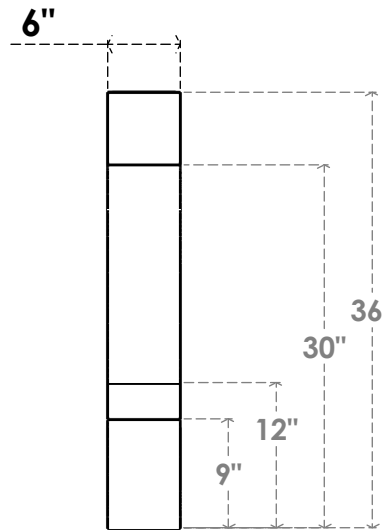

ITEM NUMBER: BRCPC060X28000X36000BOA

6"W X 28"D X 36"H BALBOA ARCHITECTURAL GRADE PVC CLOSED KNEE BRACE

SIDE PROFILE

FRONT PROFILE

ISOMETRIC

EKENA MILLWORK
2300 WEST MAIN ST.
CLARKSVILLE, TX 75426
TOLL FREE: 866-607-0453
WWW.EKENAMILLWORK.COM