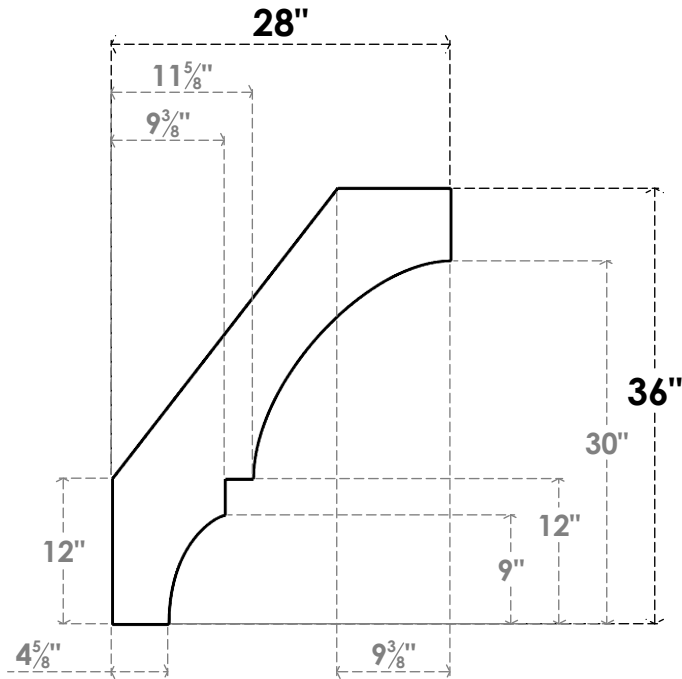

ITEM NUMBER: BRCPC060X28000X36000BOA

6"W X 28"D X 36"H BALBOA ARCHITECTURAL GRADE PVC CLOSED KNEE BRACE

SIDE PROFILE

FRONT PROFILE

ISOMETRIC

EKENA MILLWORK
2300 WEST MAIN ST.
CLARKSVILLE, TX 75426
TOLL FREE: 866-607-0453
WWW.EKENAMILLWORK.COM